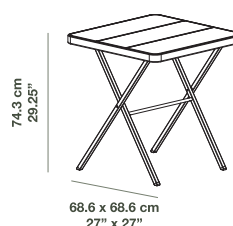

aruba set

PCS007X01A
EAN 8436539299721

Table + 2 chairs   mesa + 2 sillas
Table + 2 chaises   tisch + 2 stühle

Maximum recommended weight 420 lb
Peso máximo recomendado 190 kg
Poids maximal recommandé 190 kg
Empfohlene Höchstlast 190 kg

Net weight 6.05 lb
Peso neto 2.95 kg
Poids net 2.95 kg
Nettogewicht 2.95 kg

Maximum recommended weight 500 lb
Peso máximo recomendado 225 kg
Poids maximal recommandé 225 kg
Empfohlene Höchstlast 225 kg

Net weight 13.6 lb
Peso neto 6.17 kg
Poids net 6.17 kg
Nettogewicht 6.17 kg

1

2

3

Easy to assemble and dismantle
Fácil de montar y desmontar
Facile à monter et à démonter
Einfach auf- und abzubauen