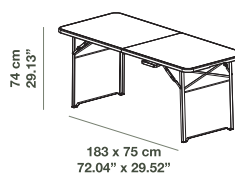

Net weight 31.37 lb
Peso neto 14.23 kg
Poids net 14.23 kg
Nettogewicht 14.23 kg